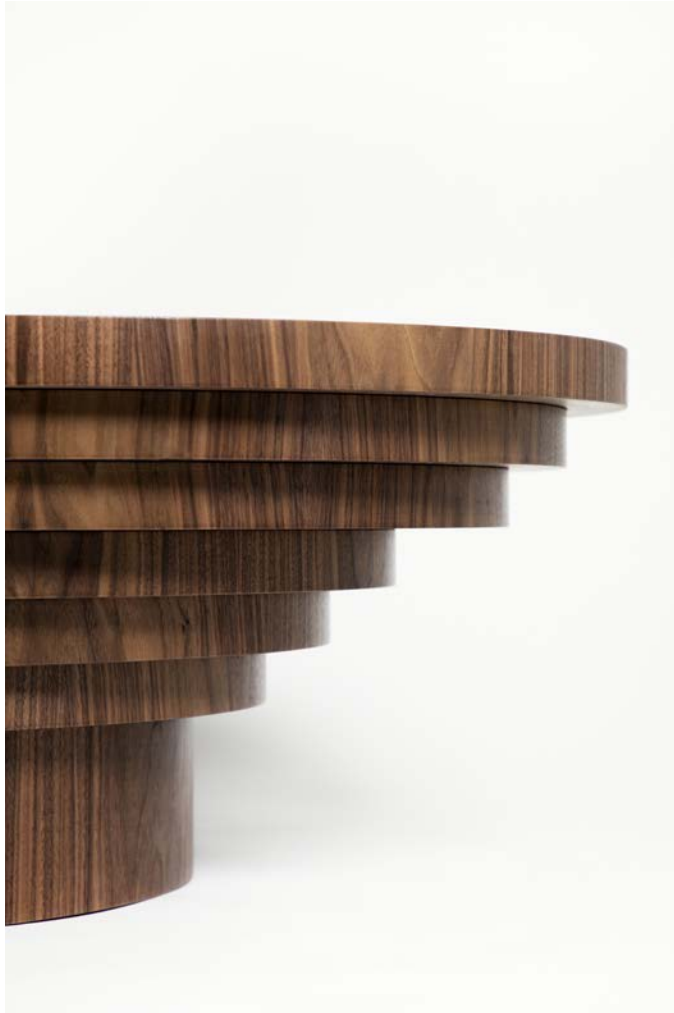

P▲F

---

*See Finishes Schedule for all options

Noce Canaletto