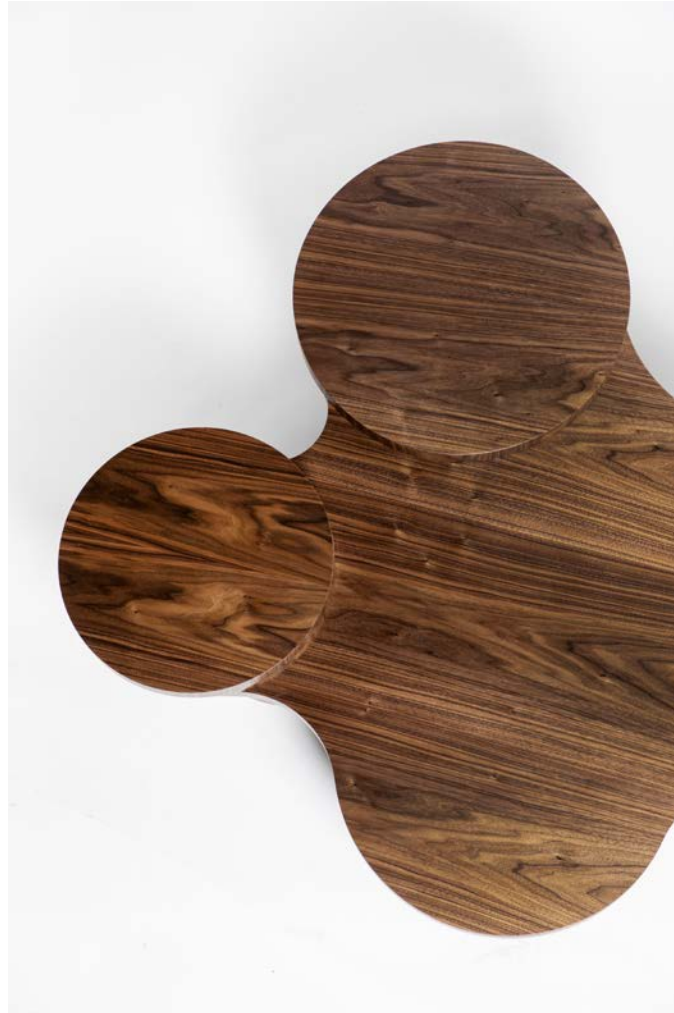

P▲F

---

*See Finishes Schedule for all options

Noce Canaletto